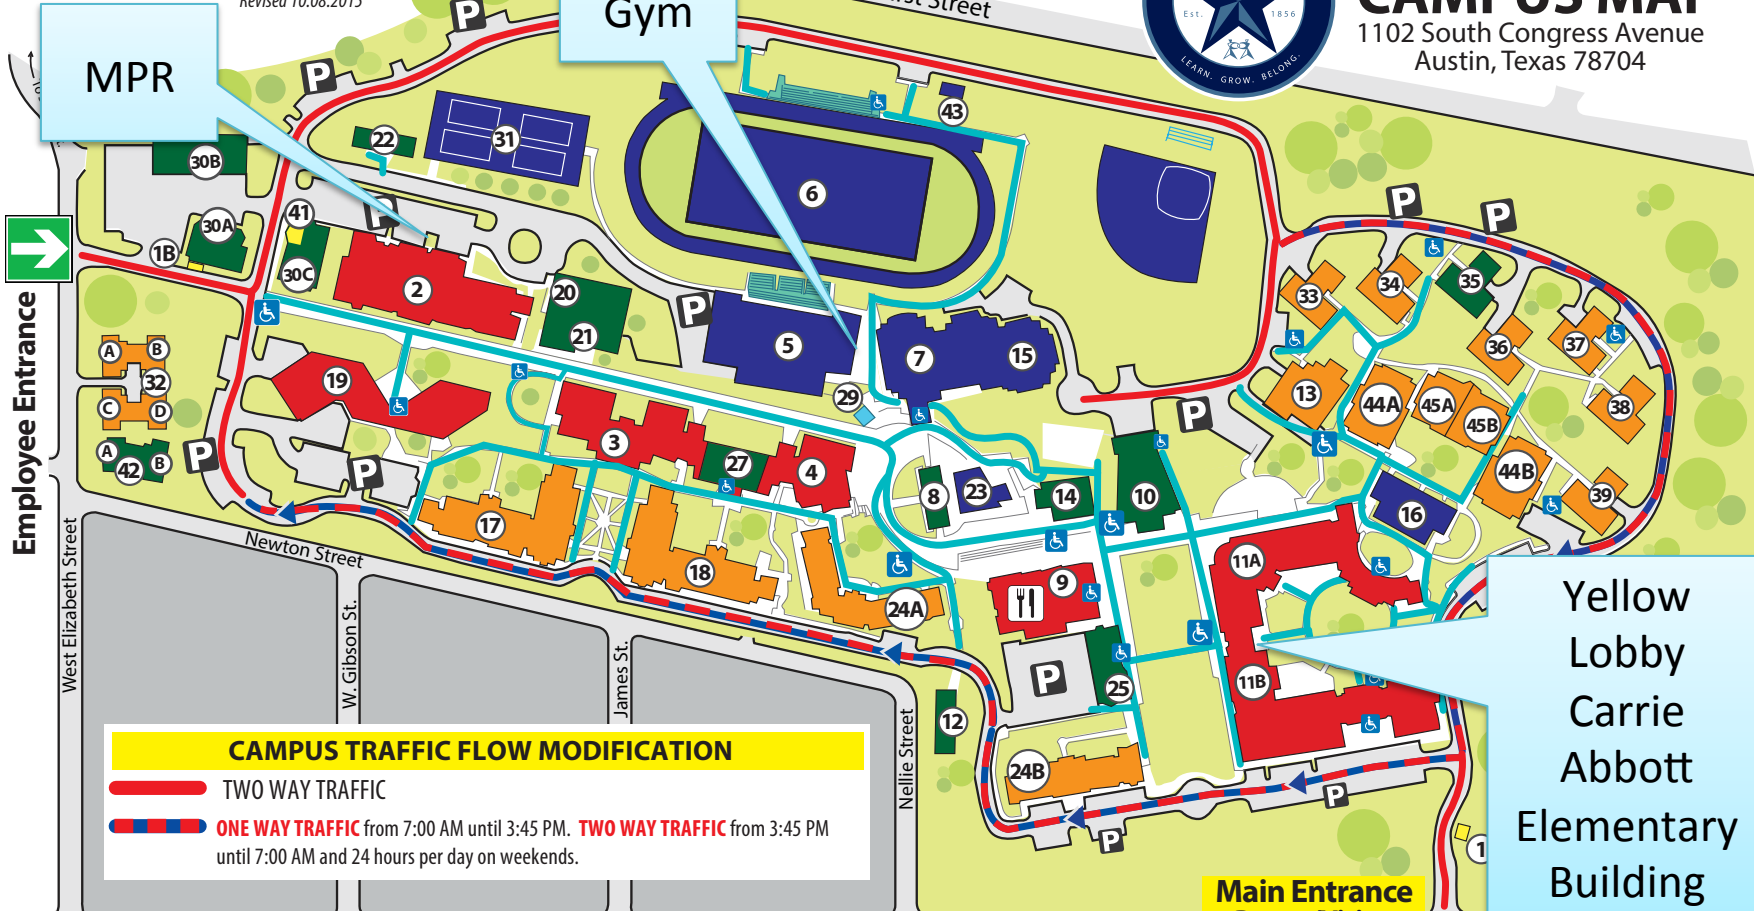

2015-2016

Revised 10.08.2015

Texas School for the Deaf CAMPUS MAP

1102 South Congress Avenue
Austin, Texas 78704

Employee Entrance

West Elizabeth Street

W. Gibson St.

James St.

Nellie Street

South Congress Avenue

To Oltorf

To Downtown

CAMPUS TRAFFIC FLOW MODIFICATION

RED LINE TWO WAY TRAFFIC

RED AND BLUE LINE ONE WAY TRAFFIC from 7:00 AM until 3:45 PM. **TWO WAY TRAFFIC** from 3:45 PM until 7:00 AM and 24 hours per day on weekends.

Yellow Lobby
Carrie Abbott
Elementary
Building

Main Entrance
Parent/Visitor

- | | | |
|---|--|---|
| <ul style="list-style-type: none"> TSD Campus Main Roads Pedestrian Walkways Entrance/Gates Wheelchair Access Parking | <ul style="list-style-type: none"> Security Educational Facilities Administrative & Support Services Residential Facilities Physical Education, Athletics and Recreation | <ol style="list-style-type: none"> 1. Entrance Parent/Visitor 1B. Employee Entrance 2. CTE Ford Building 3. High School 4. Middle School 5. Ruth Seeger Gym 6. Gamblin Field 7. LeRoy Colombo Swim Center 8. Heritage Center 9. Cafeteria 10. R.L. Davis Auditorium 11A. SND 11B. Elementary 12. Temporary Vacant 13. Deaf Smith Center (DSC) 14. Business Office 15. TSD Gym 16. Clinger Gym 17. Koen Hall 18. Lewis Hall 19. Kleberg Building 20. Warehouse 21. Pease/Administration 22. Admissions 23. Amphitheater 24A. ELE/MS Boys 24B. ELE/MS Girls 25. Student Health Services 26. Human Resources 27. Administrative Commons 28. ERCOD/Outreach 29. TSD Clock Tower 30A. Operations Complex 30B. TFC Maintenance 30C. Central Plant 31. F. Camenisch Tennis Courts 32. Interns (A,B,C,D) 33. Cottage 570 Day Students 34. Cottage 569 Vacant 35. Cottage 568 Training 36. Cottage 567 ACCESS Boys 37. Cottage 566 Vacant 38. Cottage 565 ACCESS Girls 39. Cottage 564 Storage Building 40. Toddler Learning Center 41. Security 42. Residential (A,B) 43. Concession Stand 44A. ACCESS M 44B. ACCESS G 45A. HS SND Boys 45B. HS SND Girls |
|---|--|---|